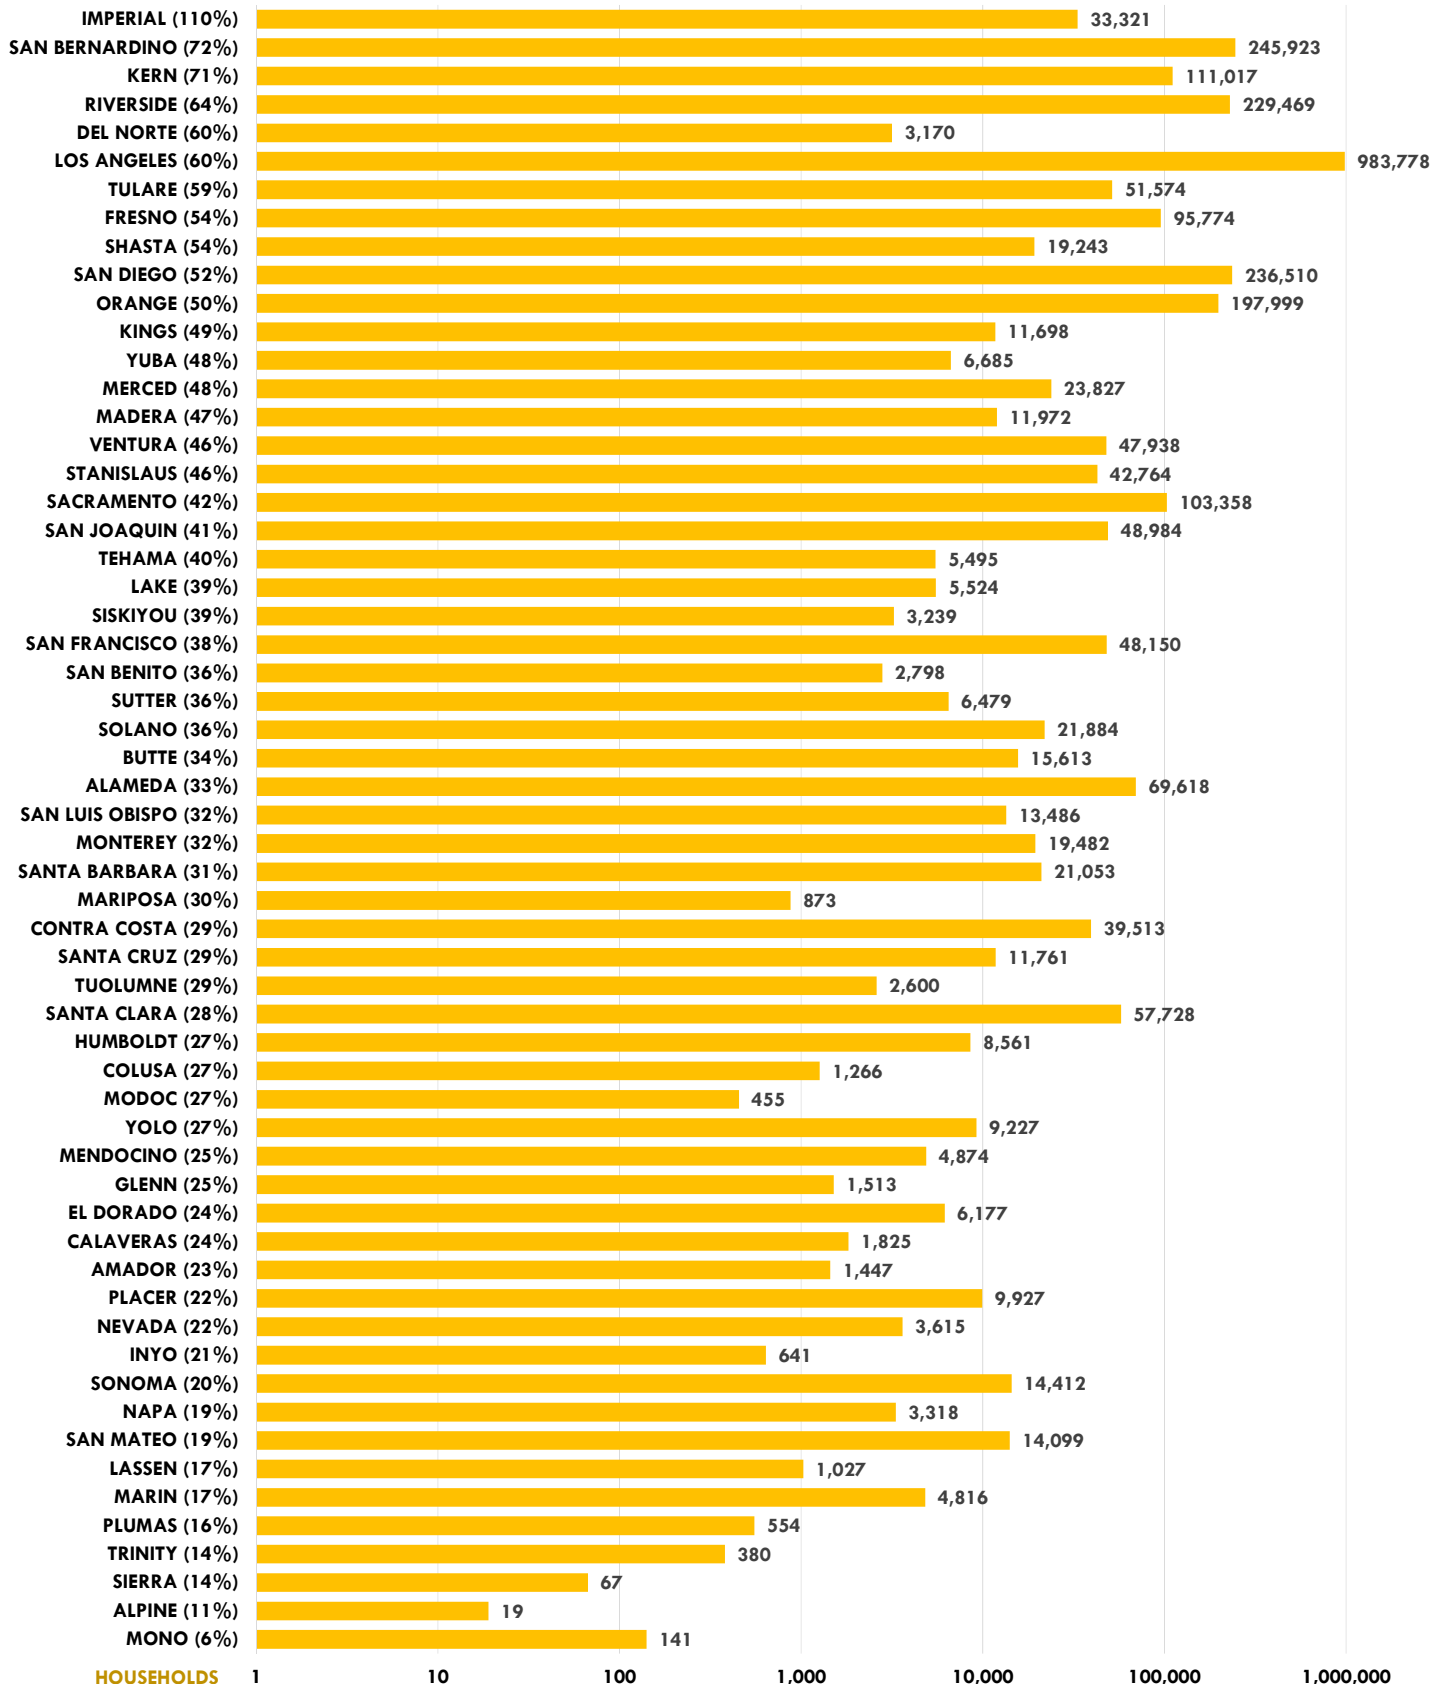

Enrollment for Affordable Connectivity Program (ACP) California Counties in Alphabetical Order

Enrollment for Affordable Connectivity Program (ACP) California Counties by Total Number of Enrolled Households

Enrollment for Affordable Connectivity Program (ACP) California Counties by % of Eligible Households Enrolled

Enrollment for Affordable Connectivity Program (ACP) California Counties in Order of % Enrolled of Eligible Households

Enrollment for Affordable Connectivity Program (ACP) California Counties by Total Eligible and Total Enrolled Households