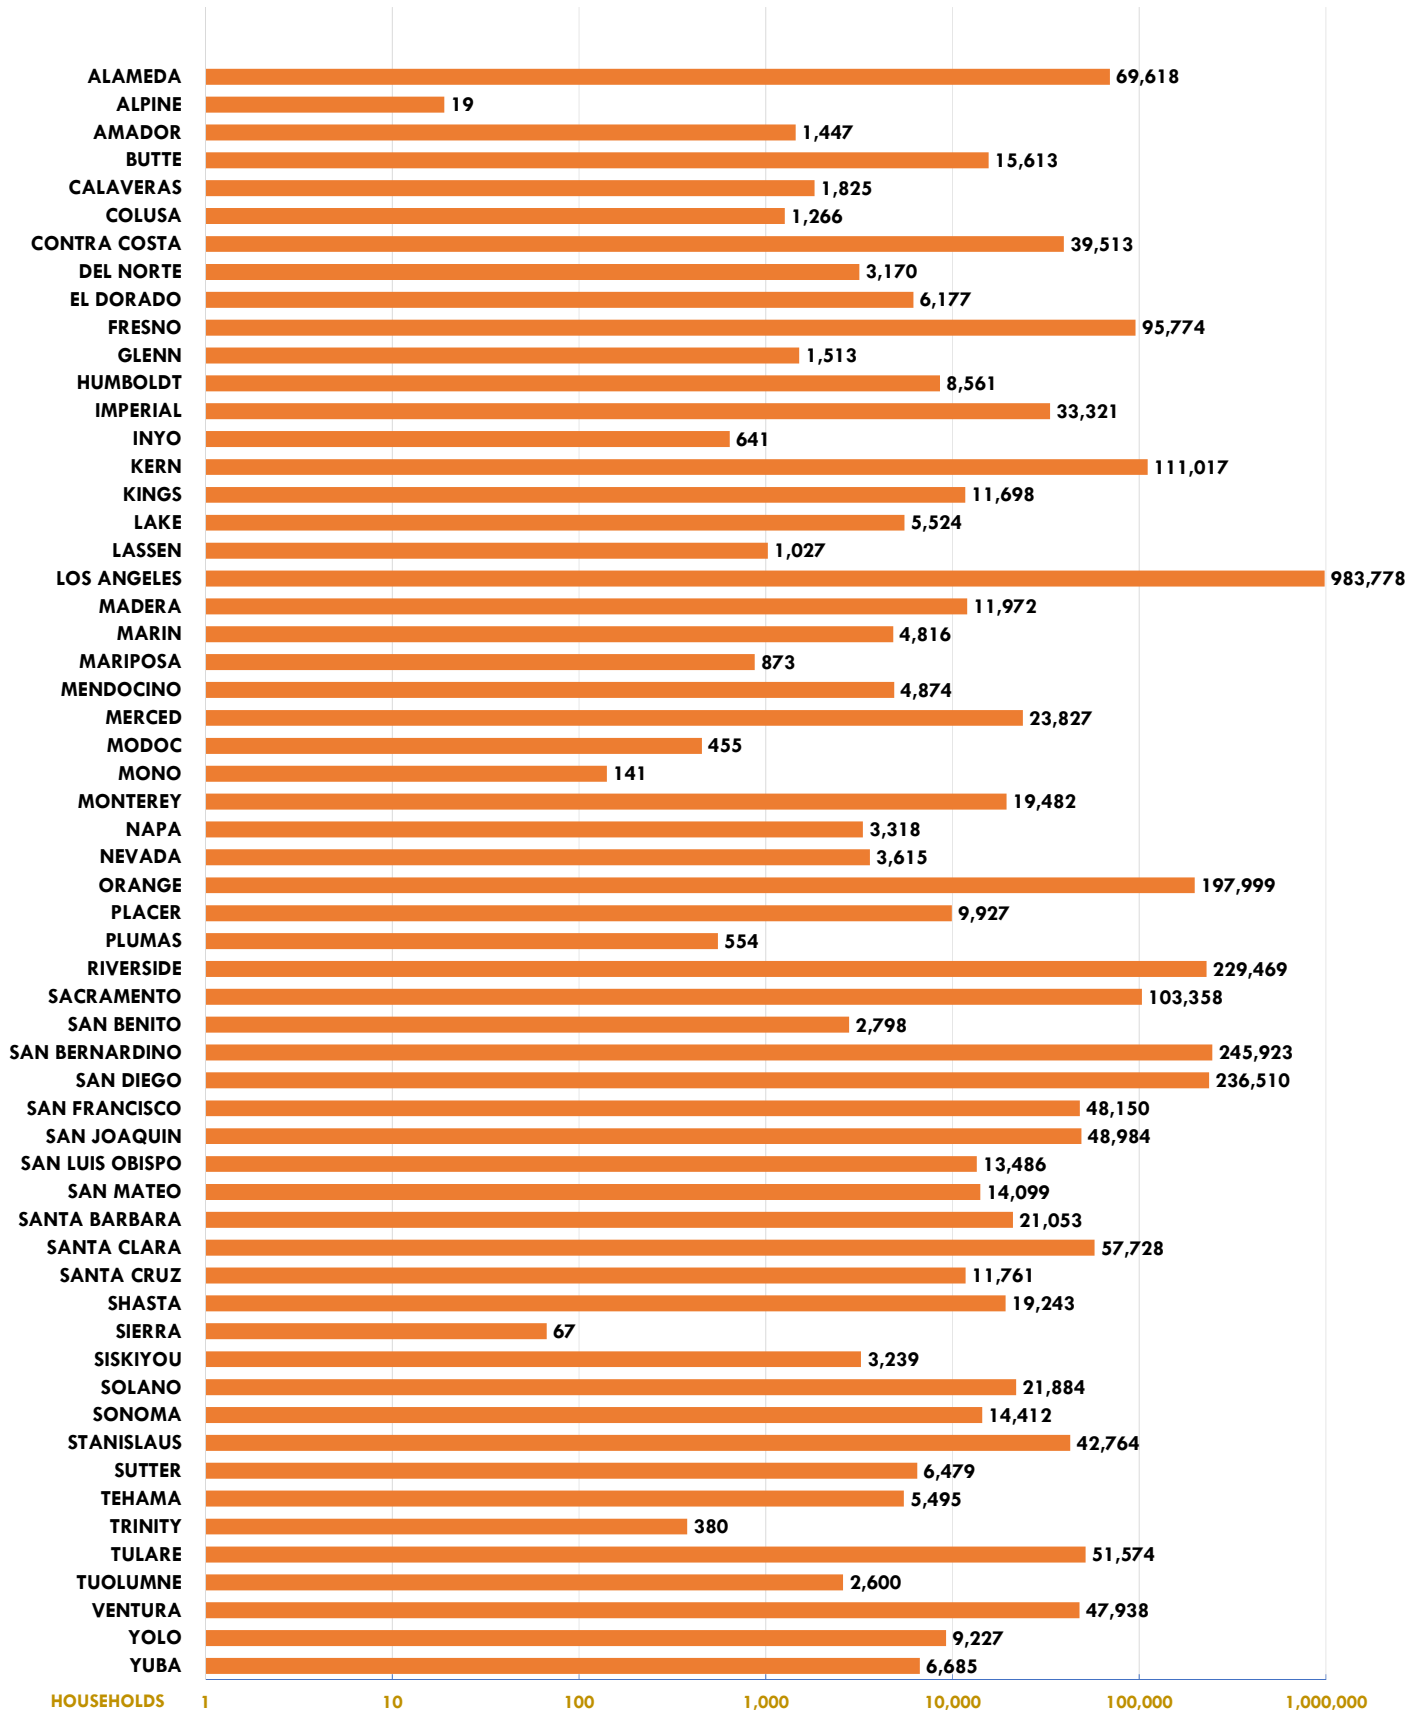

Enrollment for Affordable Connectivity Program (ACP) California Counties in Alphabetical Order

Enrollment for Affordable Connectivity Program (ACP) California Counties by Total Number of Enrolled Households

Enrollment for Affordable Connectivity Program (ACP) California Counties by % of Eligible Households Enrolled

Enrollment for Affordable Connectivity Program (ACP) California Counties in Order of % Enrolled of Eligible Households