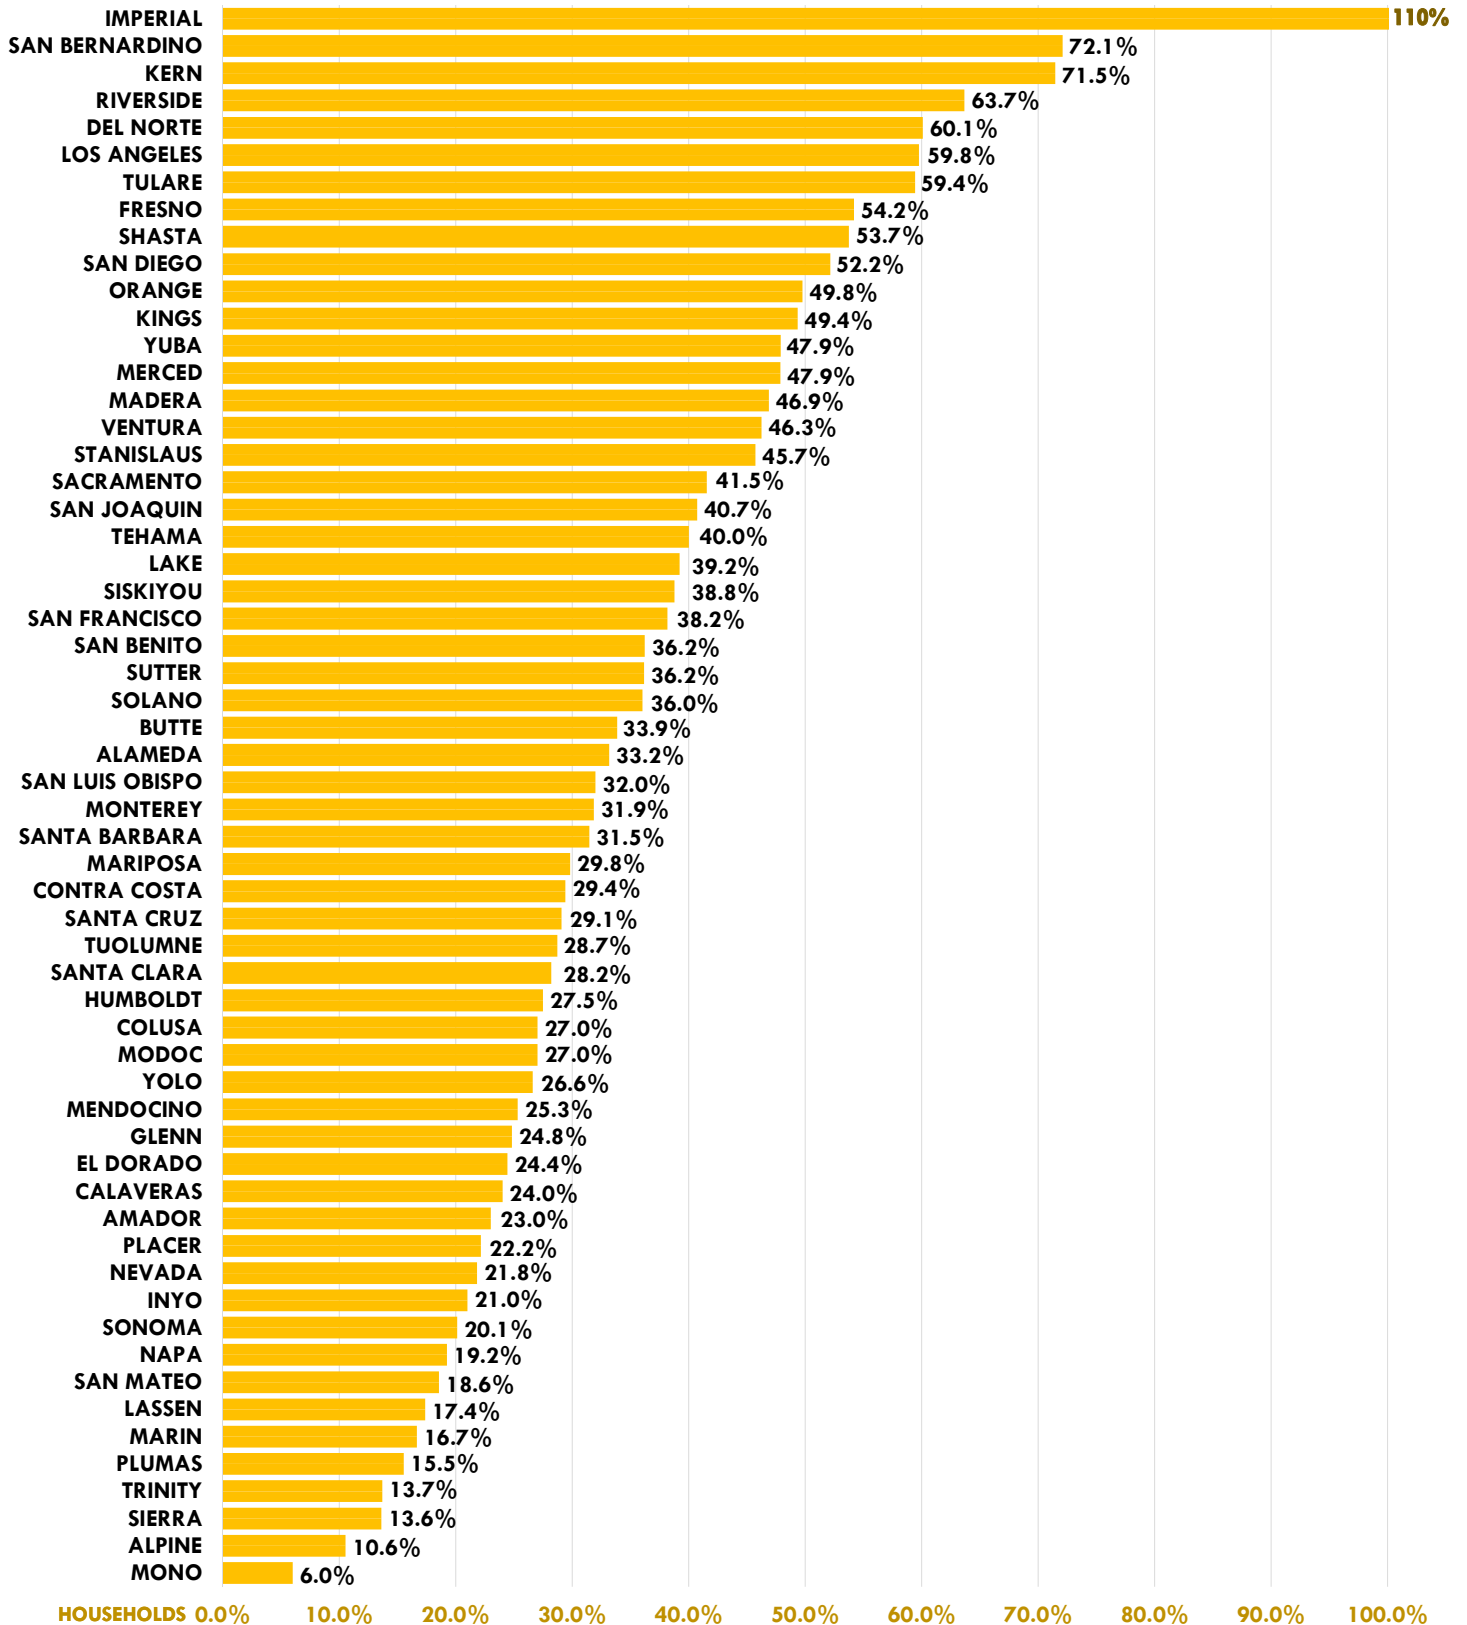

Enrollment for Affordable Connectivity Program (ACP) California Counties in Alphabetical Order

Enrollment for Affordable Connectivity Program (ACP) California Counties by Total Number of Enrolled Households

Enrollment for Affordable Connectivity Program (ACP) California Counties by % of Eligible Households Enrolled

Enrollment for Affordable Connectivity Program (ACP) California Counties in Order of % Enrolled of Eligible Households