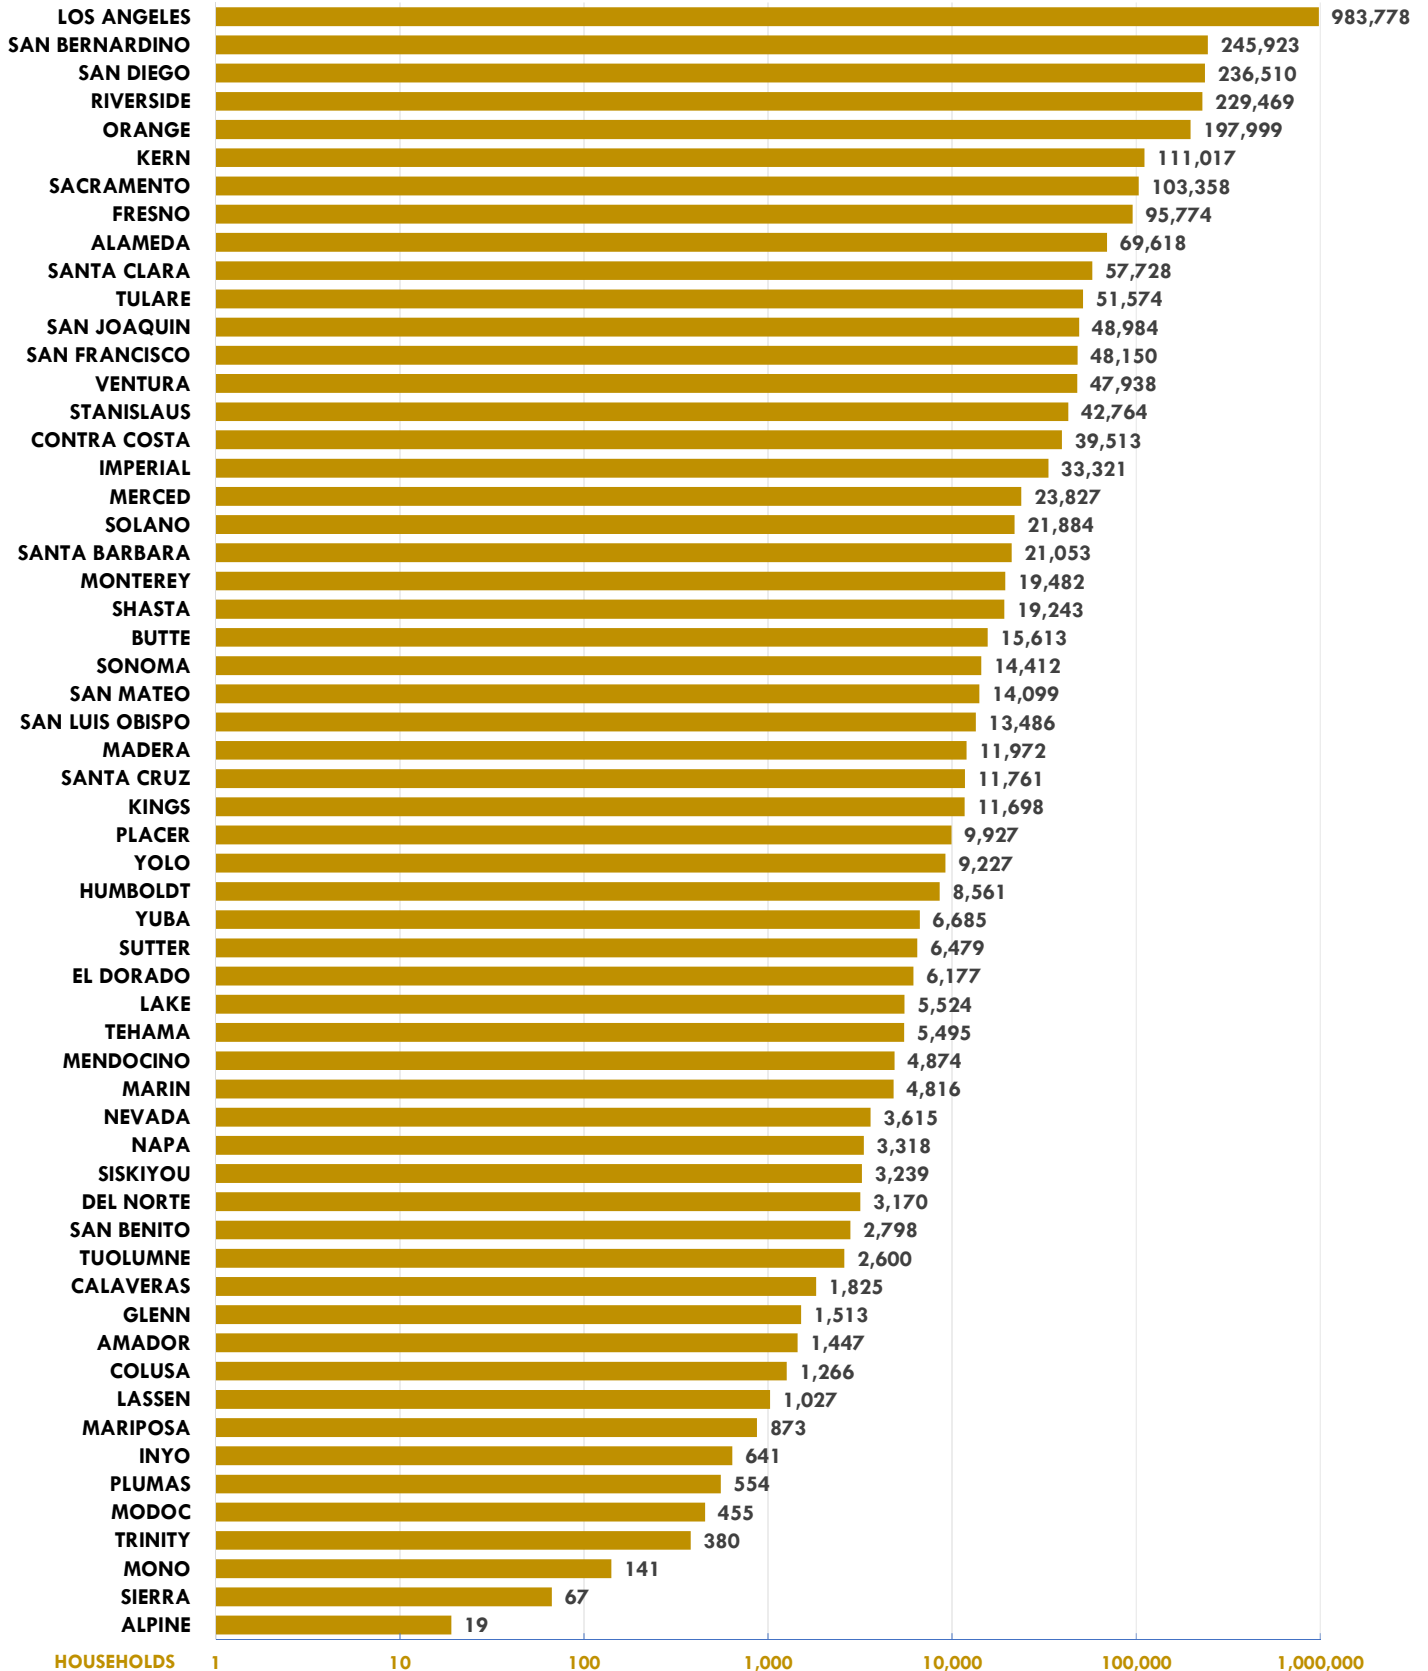

Enrollment for Affordable Connectivity Program (ACP) California Counties in Alphabetical Order

Enrollment for Affordable Connectivity Program (ACP) California Counties by Total Number of Enrolled Households

Enrollment for Affordable Connectivity Program (ACP) California Counties by % of Eligible Households Enrolled

Enrollment for Affordable Connectivity Program (ACP) California Counties in Order of % Enrolled of Eligible Households